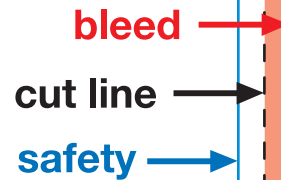

inside left panel

inside center panel

inside right panel

8.5" x 14" letter-fold brochure, folds to 8.5" x 4.69" (inside/front)

Please make sure that you open or import template files at 300 DPI.

If your final product requires printing to the edge after trimming, you **must** extend your artwork to the **red** boundary box for proper bleed. Anything in the **red** shaded area will be trimmed off.

Your text should be 1/8" inside the **cut line** on each side, represented by the **blue** safety box.

Delete This Layer

You **MUST** delete this layer or it will be printed in your finished product.

PsPrint is not responsible for reprinting your job if this layer is included in your file.