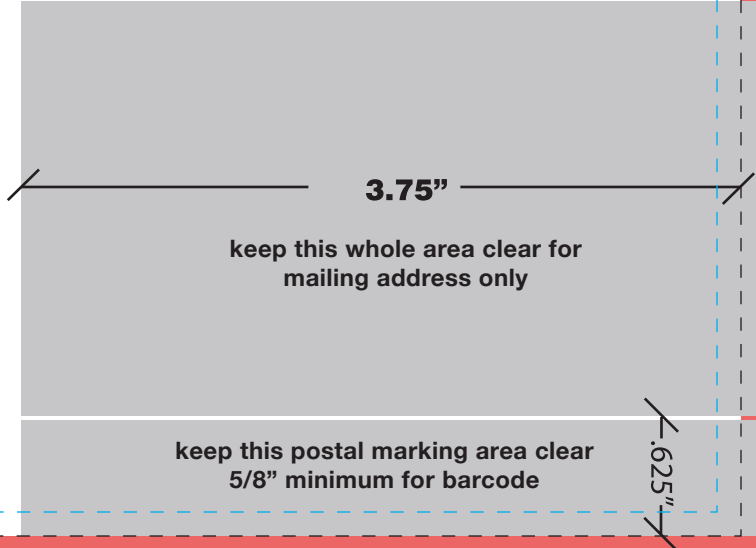

bleed

Artwork that reaches the cutline needs to extend to the edge of the red line.

cut line

This is where your artwork will be trimmed.
(Finished size ordered)

safety

All text must be kept within the blue line

4" x 9" Invitation Card (front)

Please delete this guideline before submitting your design to print.

area for return address
return address required
return address required

keep clear
for the
indicia

ARTWORK WITH BORDERS

Minimum border thickness must be 1/4 (0.25") thick plus the 1/8 (0.125") bleed for correct print ready artwork. Total border size from the bleed lines 3/8 (0.375"). Border example on the left.

4" x 9" Invitation Card Mailing (back)

- bleed**
Artwork that reaches the outline needs to extend to the edge of the red line.
- cut line**
This is where your artwork will be trimmed. (Finished size ordered)
- safety**
All text must be kept within the blue line