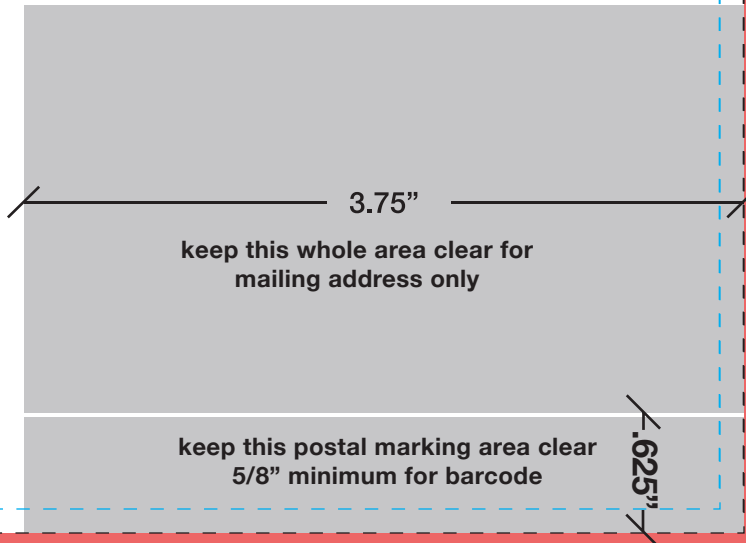

bleed

Artwork that reaches the cutline needs to extend to the edge of the **red line**.

cut line

This is where your artwork will be trimmed.
(Finished size ordered)

safety

All text must be kept within the **blue line**

6" x 11" Postcard (front)

Please delete this guideline before submitting your design to print.

area for return address
return address required
return address required

keep clear
for the
indicia

ARTWORK WITH BORDERS

Minimum border thickness must be 1/4 (0.25") thick plus the 1/8 (0.125") bleed for correct print ready artwork. Total border size from the bleed line is 3/8 (0.375"). Border example on the left.

6" x 11" Postcard Mailing (back)

bleed

Artwork that reaches the cutline needs to extend to the edge of the red line.

cut line

This is where your artwork will be trimmed.
(Finished size ordered)

safety

All text must be kept within the blue line