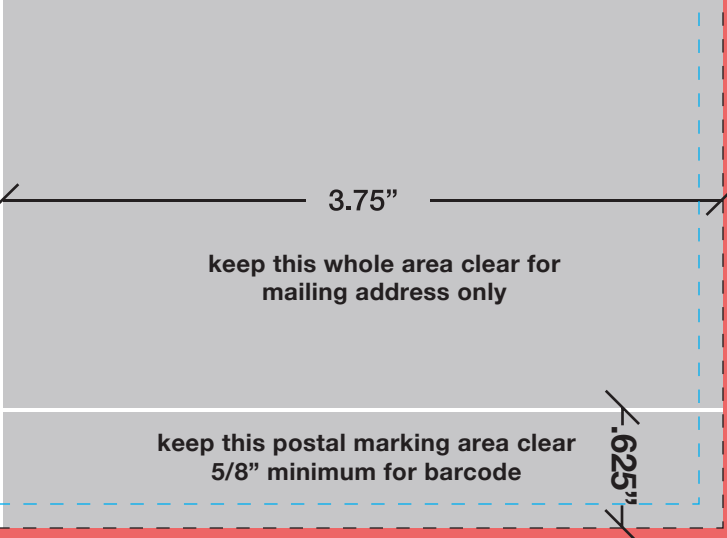

ARTWORK WITH BORDERS

Minimum border thickness must be 1/4 (0.25") thick plus the 1/8 (0.125") bleed for correct print ready artwork. Total border size from the bleed line is 3/8 (0.375"). Border example on the left.

6" x 8.75" Postcard (front)

area for return address
return address required
return address required

keep clear
for the
indicia

6" x 8.75" Postcard Mailing (back)

ARTWORK WITH BORDERS

Minimum border thickness must be 1/4 (0.25") thick plus the 1/8 (0.125") bleed for correct print ready artwork. Total border size from the bleed line is 3/8 (0.375"). Border example on the left.

bleed

Artwork that reaches the outline needs to extend to the edge of the red line.

cut line

This is where your artwork will be trimmed.
(Finished size ordered)

safety

All text must be kept within the blue line

Please delete this guideline before submitting your design to print.

keep this whole area clear for
mailing address only

keep this postal marking area clear
5/8" minimum for barcode

.625"