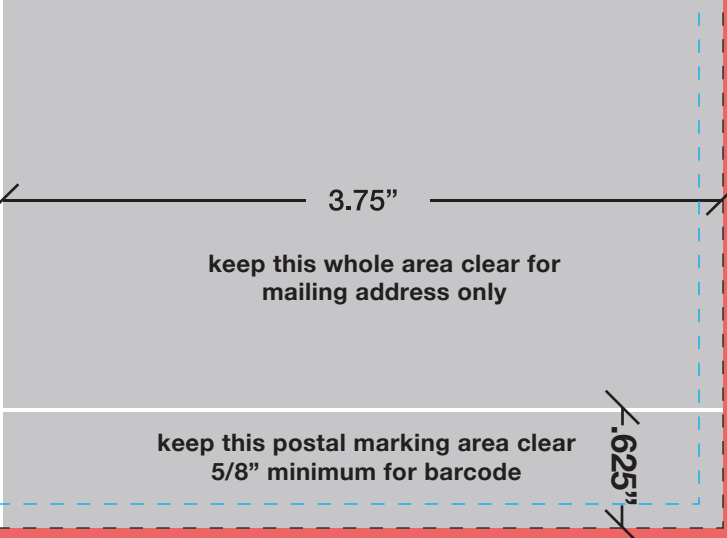

6" x 8.75" Postcard (front)

Please delete this guideline before submitting your design to print.

area for return address
return address required
return address required

keep clear
for the
indicia

6" x 8.75" Postcard Mailing (back)

ARTWORK WITH BORDERS

Minimum border thickness must be 1/4 (0.25") thick plus the 1/8 (0.125") bleed for correct print ready artwork. Total border size from the bleed line is 3/8 (0.375"). Border example on the left.

bleed

Artwork that reaches the outline needs to extend to the edge of the red line.

cut line

This is where your artwork will be trimmed.
(Finished size ordered)

safety

All text must be kept within the blue line

Please delete this guideline before submitting your design to print.

keep this whole area clear for
mailing address only

keep this postal marking area clear
5/8" minimum for barcode

5/8"